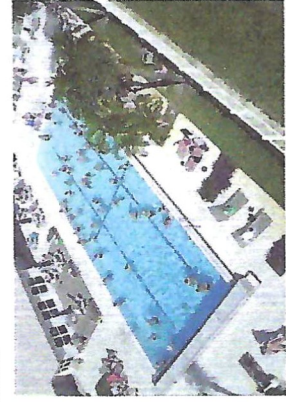

EMERGENCY

Shopping Center

circle 37, 402 available
PET CIRCLES
RV #6500
RV #44550

RV #891502
RV #44550

Guard House
Sales & Rental Office
472 34902
43, 55 = 128, 600

Camp Florida Resort Rules & Information

***** No tents, pop-ups, truck campers, converted buses or utility trailers allowed *****
PETS: Pets are restricted to circles C & F only. 2 pets only and weight limit each 20 lbs. Clean up after your pets, please. Pets can only be walked in C and F circles.

All children under 16 must be with an adult while in the golf carts, at the pool, on the tennis court, at the Rec Center, and while playing shuffleboard and billiards.

A Heated Olympic-sized, saltwater pool

Your Site # Is

- Available For Rent & Sale
- Sold Lots
- Park Home Resales
- For Rent Only

BATH HOUSE and LAUNDRY located in the center of each CIRCLE as well as at the POOL HOUSE.

Tennis Courts, Shuffleboard and Horseshoe equipment located in the shed near boat launch are for use at no charge.

- Dumpsters
- Tennis Courts
- Horseshoes
- Shuffleboard
- Boat Ramp & Dock