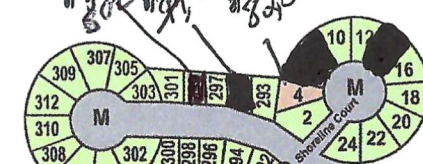

EMERGENCY

911

Shopping Center

Guard House

Sales & Rental Office

PET CIRCLES

Your Site # Is

- Available For Rent & Sale
- Sold Lots
- Park Home Resales
- *Sale* For Rent Only

BATH HOUSE and LAUNDRY located in the center of each CIRCLE as well as at the POOL HOUSE.

Tennis Courts, Shuffleboard and Horseshoe equipment located in the shed near boat launch are for use at no charge.

- Dumpsters
- Tennis Courts
- Horseshoes
- Boat Ramp & Dock

Camp Florida Resort Rules & Information

*** No tents, pop-ups, truck campers, converted buses or utility trailers allowed ***

- **PETS:** Pets are restricted to circles C & F only. 2 pets only and weight limit each 20 lbs. Clean up after your pets, please. Pets can only be walked in C and F circles.
- **TRASH:** Dumpsters are located west of the clubhouse. Please do not leave trash out overnight.
- **BOATS:** boats and trailers must be parked on cement (not grass) or use designated storage area. Do not impede the launching or retrieving of water craft on small dock. All PWC & vehicles must have current registration.
- **ATVs:** No four wheelers are to be driven within the resort.
- **FIRES:** Please confine fires to approved grills. NO OPEN FIRES.
- **CLOTHESLINES:** Only umbrella type is permitted.
- **FIREARMS:** Discharge of ANY firearm is PROHIBITED, NO FIREWORKS ALLOWED.
- All children under 16 must be with an adult while in the golf carts, at the pool, on the tennis court, at the Rec Center, and while playing shuffleboard and billiards.

Lake Grassy