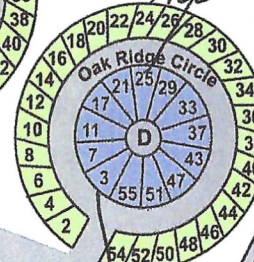

EMERGENCY

911

Shopping Center

Guard House

Sales & Rental Office

PET CIRCLES

Your Site # Is

- Available For Rent & Sale
- Sold Lots
- Park Home Resales
- Sale* For Rent Only

BATH HOUSE and LAUNDRY located in the center of each CIRCLE as well as at the POOL HOUSE.

Tennis Courts, Shuffleboard and Horseshoe equipment located in the shed near boat launch are for use at no charge.

Lake Grassy