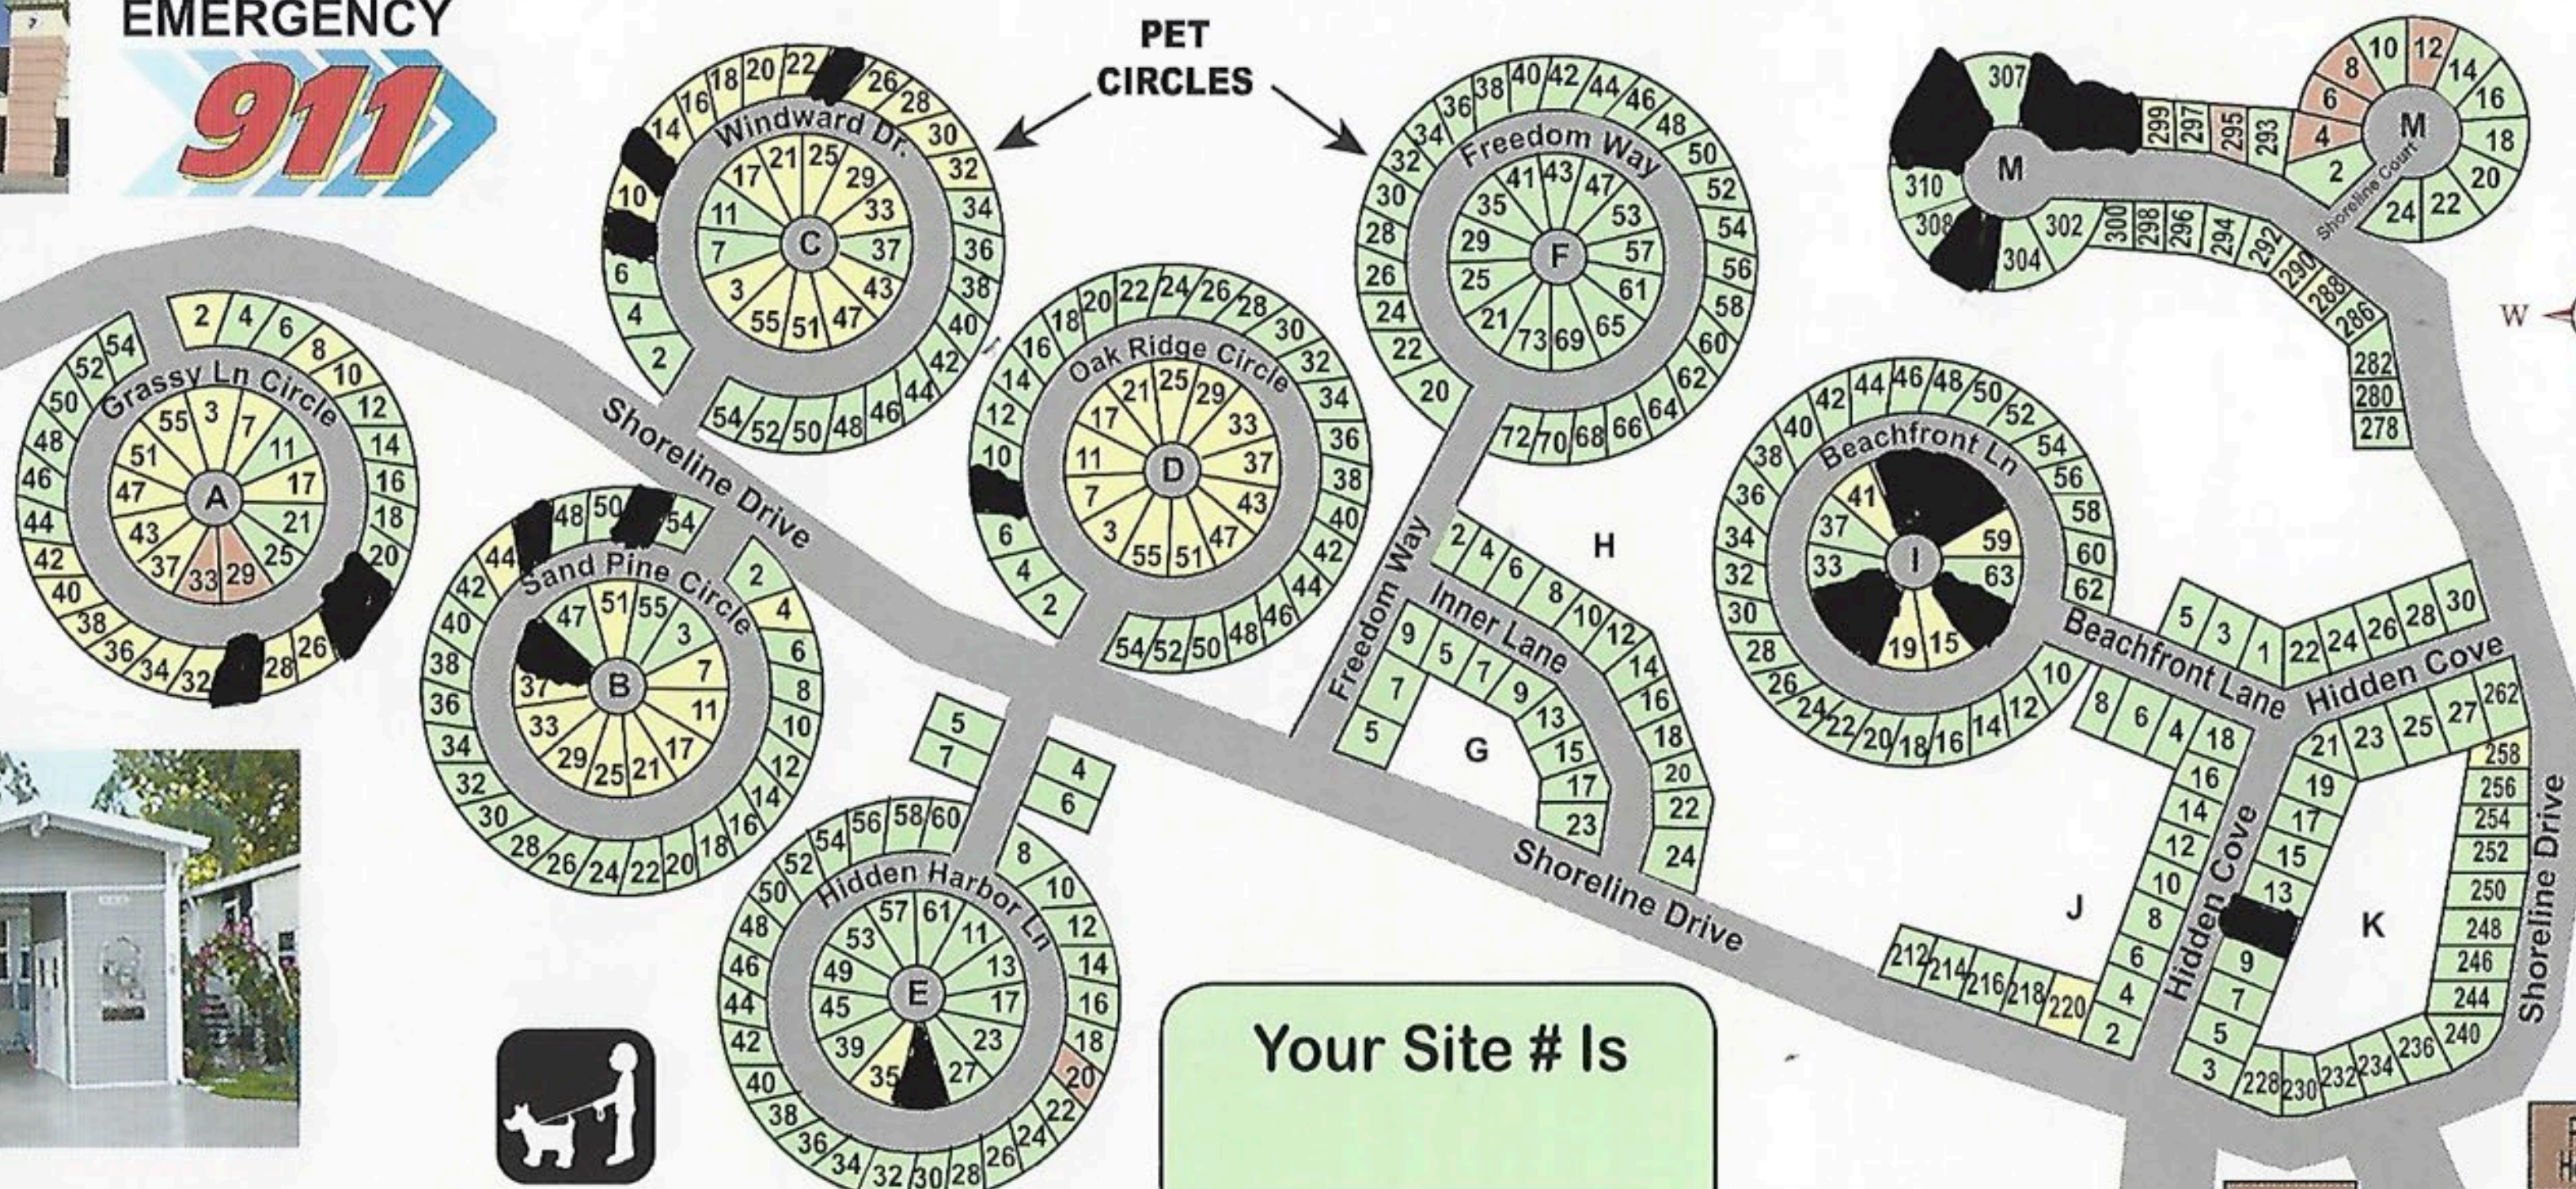

# CAMP FLORIDA RESORT RULES & INFORMATION

**\*\*\* No tents, pop-ups, truck campers or converted buses allowed \*\*\***

- PETS:** Pets are restricted to circles C & F only. 2 pets only and weight limit each 20 lbs. Clean up after your pets, please. Pets can only be walked in C and F circles.
- TRASH:** Dumpsters are located west of the clubhouse. Please do not leave trash out overnight.
- BOATS:** boats and trailers must be parked on cement (not grass) or use designated storage area. Do not impede the launching or retrieving of water craft on small dock. All PWC & vehicles must have current registration.
- ATV's:** No four wheelers are to be driven within the resort.
- FIRES:** Please confine fires to approved grills. NO OPEN FIRES.
- CLOTHESLINES:** Only umbrella type is permitted.
- FIREARMS:** Discharge of ANY firearm is PROHIBITED, NO FIREWORKS ALLOWED.
- All children under 16 must be with an adult while in the golf carts, at the pool, on the tennis court, at the Rec Center, and while playing shuffleboard and billiards.

Olympic Size Pool

PET CIRCLES

Your Site # Is

- 73 Available For Rent & Sale
- Sold Lots
- 7 Park Home Resales
- X Model Homes

BATH HOUSE and LAUNDRY located in the center of each CIRCLE as well as at the POOL HOUSE.

Tennis Courts, Shuffleboard and Horseshoe equipment located in the shed near boat launch are for use at no charge.

- Pool House
- Pool
- PARKING
- Lakeview Clubhouse
- PARKING
- PARKING
- Shuffleboard
- Dumpsters
- Tennis Courts
- Horseshoes
- Boat R & Dock