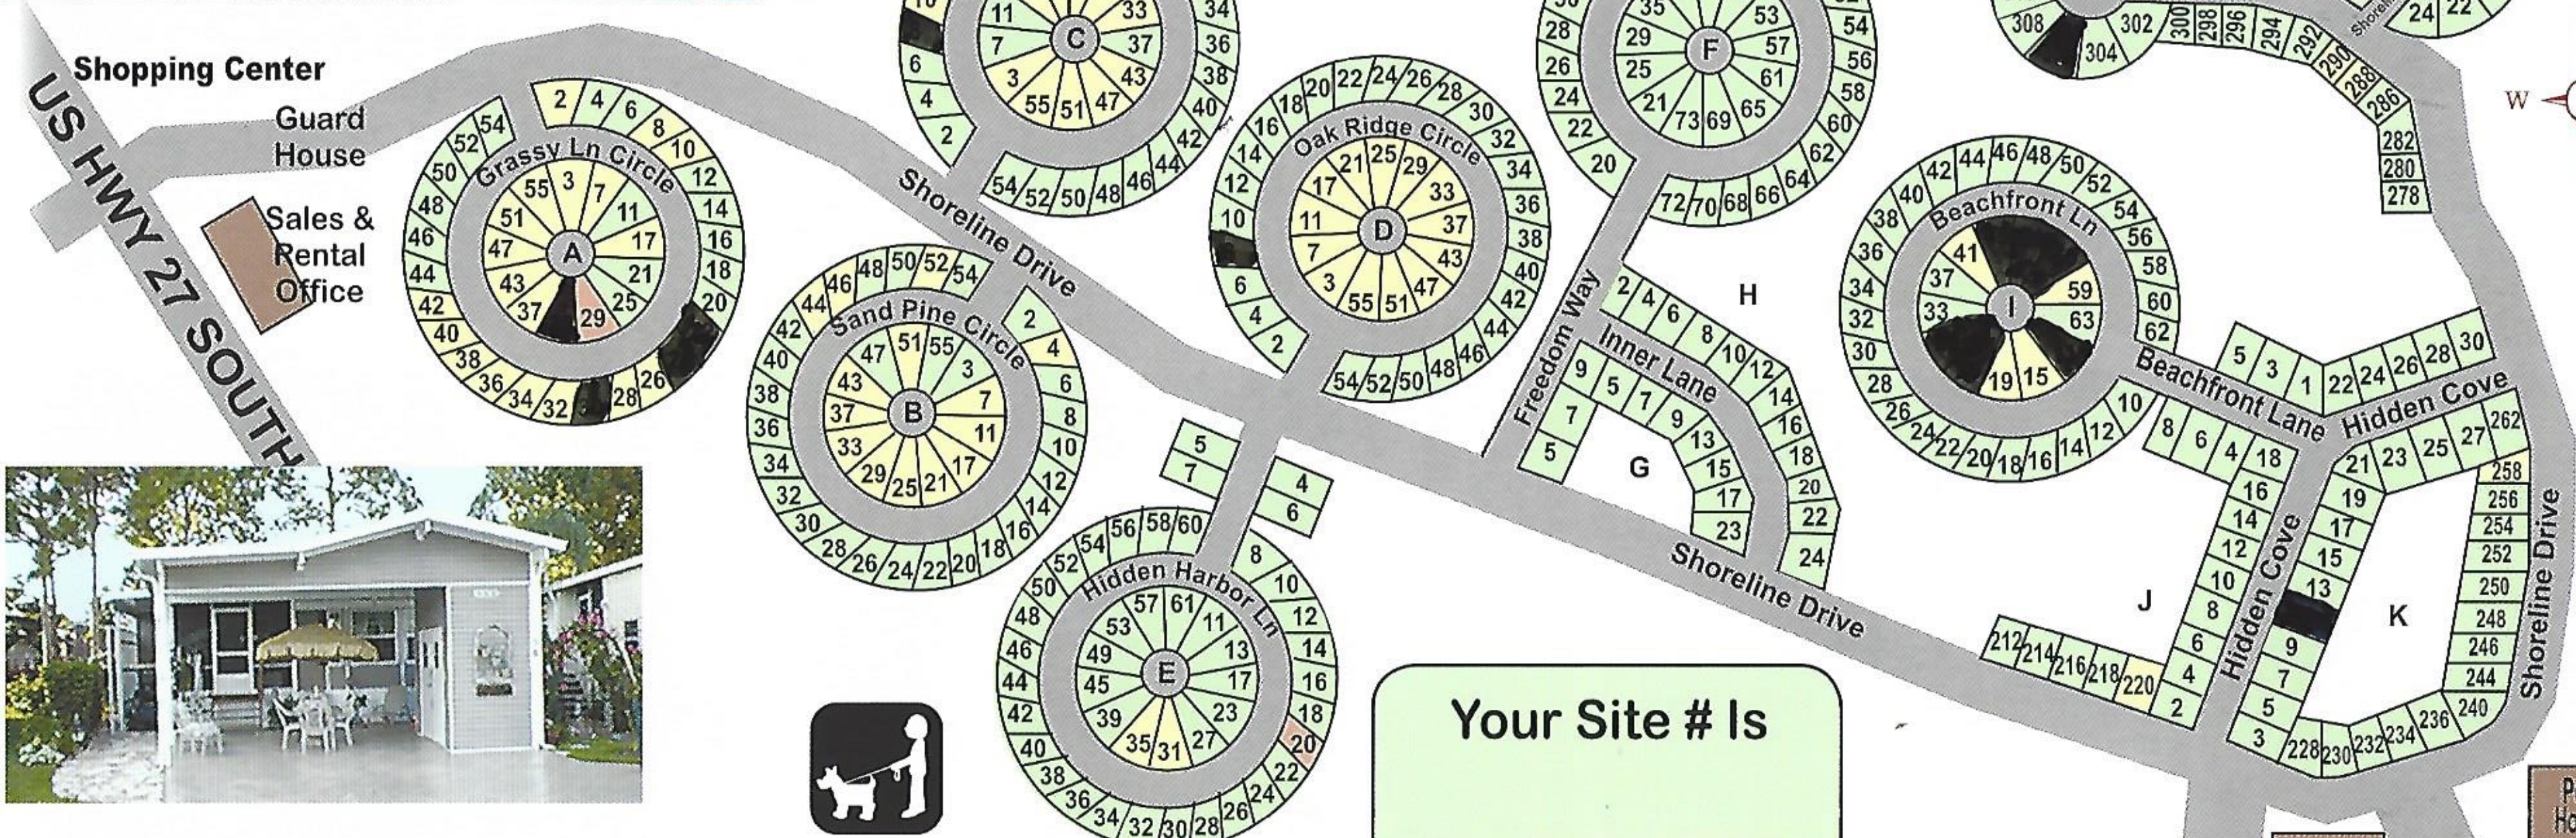

EMERGENCY

Your Site # Is _____

CAMP FLORIDA RESORT RULES & INFORMATION

***** No tents, pop-ups, truck campers or converted buses allowed *****

- **PETS:** Pets are restricted to circles C & F only. 2 pets only and weight limit each 20 lbs. Clean up after your pets, please. Pets can only be walked in C and F circles.
- **TRASH:** Dumpsters are located west of the clubhouse. Please do not leave trash out overnight.
- **BOATS:** boats and trailers must be parked on cement (not grass) or use designated storage area. Do not impede the launching or retrieving of water craft on small dock. All PWC & vehicles must have current registration.
- **ATV's:** No four wheelers are to be driven within the resort.
- **FIRES:** Please confine fires to approved grills. NO OPEN FIRES.
- **CLOTHESLINES:** Only umbrella type is permitted.
- **FIREARMS:** Discharge of ANY firearm is PROHIBITED, NO FIREWORKS ALLOWED.
- All children under 16 must be with an adult while in the golf carts, at the pool, on the tennis court, at the Rec Center, and while playing shuffleboard and billiards.

Olympic Size Pool

- Available For Rent & Sale
- Sold Lots
- Park Home Resales
- Model Homes

BATH HOUSE and LAUNDRY located in the center of each CIRCLE as well as at the POOL HOUSE.

Tennis Courts, Shuffleboard and Horseshoe equipment located in the shed near boat launch are for use at no charge.