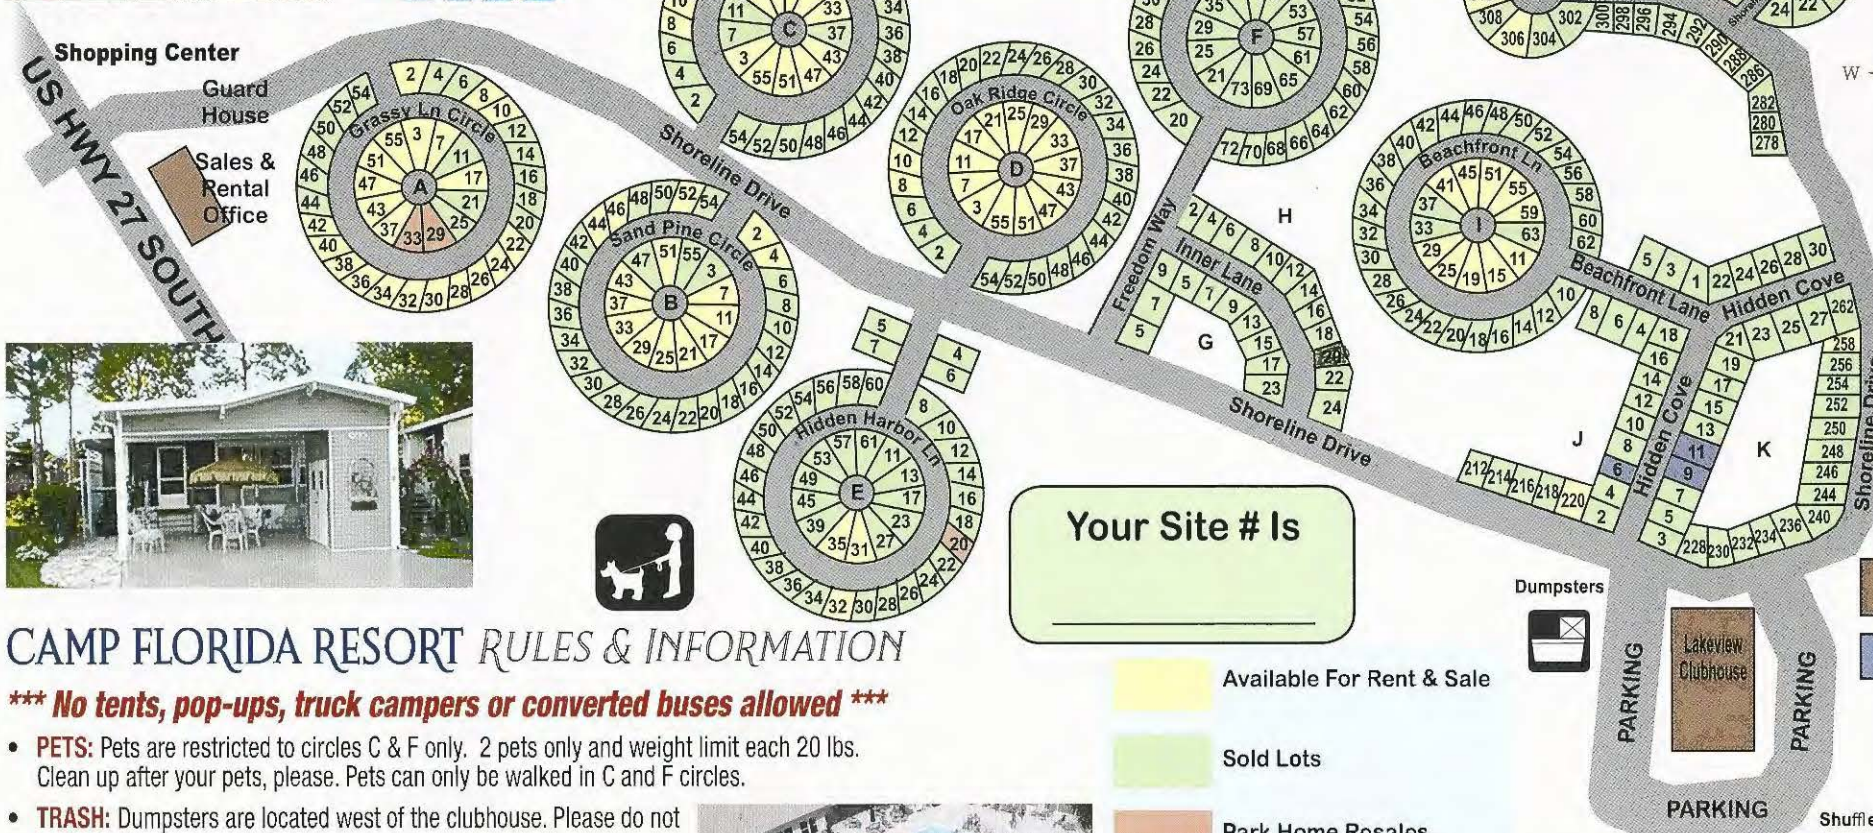

EMERGENCY

PET CIRCLES

Your Site # Is

CAMP FLORIDA RESORT RULES & INFORMATION

***** No tents, pop-ups, truck campers or converted buses allowed *****

- **PETS:** Pets are restricted to circles C & F only. 2 pets only and weight limit each 20 lbs. Clean up after your pets, please. Pets can only be walked in C and F circles.
- **TRASH:** Dumpsters are located west of the clubhouse. Please do not leave trash out overnight.
- **BOATS:** boats and trailers must be parked on cement (not grass) or use designated storage area. Do not impede the launching or retrieving of water craft on small dock. All PWC & vehicles must have current registration.
- **ATV's:** No four wheelers are to be driven within the resort.
- **FIRES:** Please confine fires to approved grills. NO OPEN FIRES.
- **CLOTHESLINES:** Only umbrella type is permitted.
- **FIREARMS:** Discharge of ANY firearm is PROHIBITED, NO FIREWORKS ALLOWED.
- All children under 16 must be with an adult while in the golf carts, at the pool, on the tennis court, at the Rec Center, and while playing shuffleboard and billiards.

Olympic Size Pool

- Available For Rent & Sale
- Sold Lots
- Park Home Resales
- Model Homes

BATH HOUSE and LAUNDRY located in the center of each CIRCLE as well as at the POOL HOUSE.

Tennis Courts, Shuffleboard and Horseshoe equipment located in the shed near boat launch are for use at no charge.